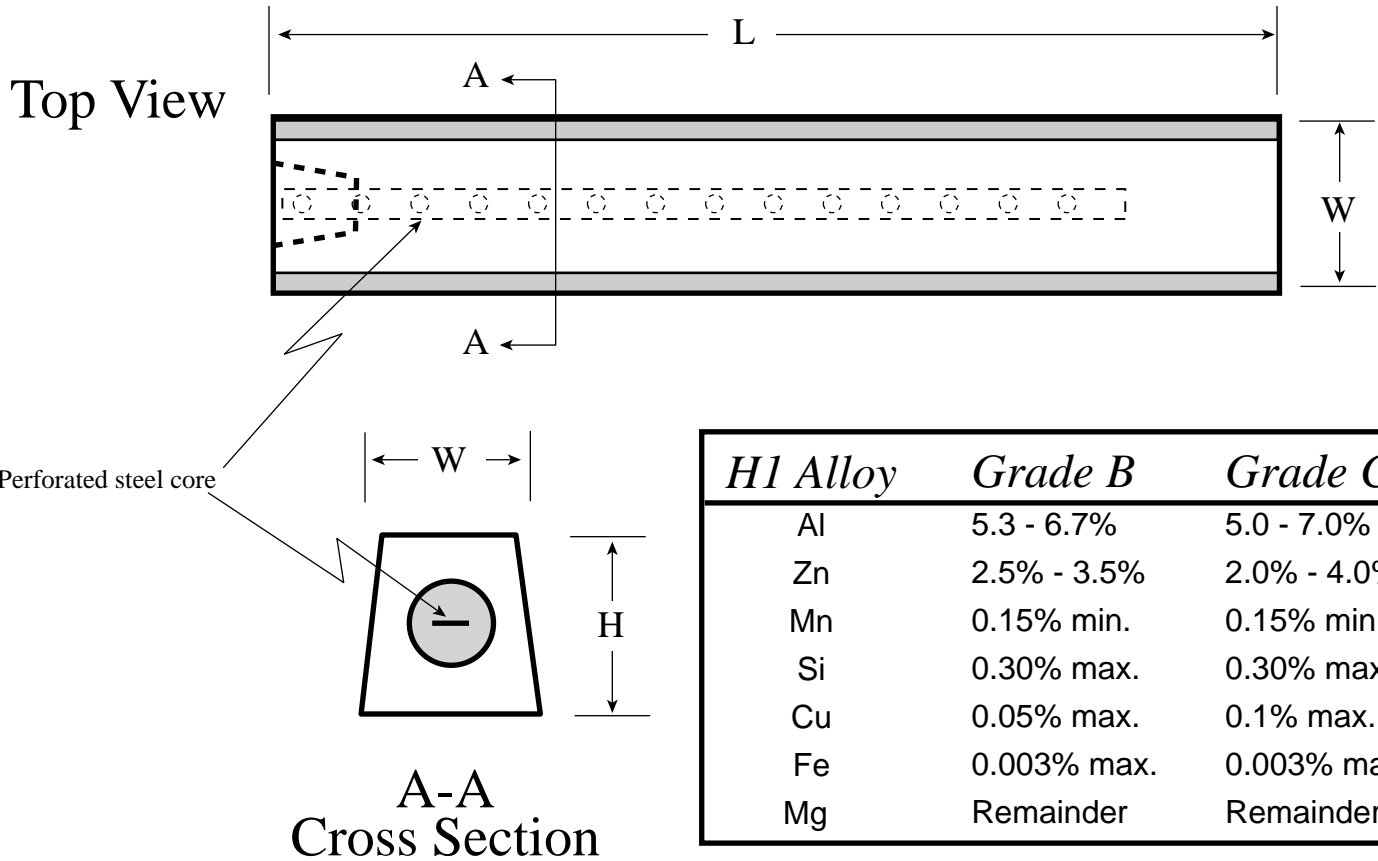

## MAGNESIUM ANODE

## H1 *Ground anodes*

Other sizes available

<i>Part No.</i>	MM-1H1	MM-3H1	MM-5H1	MM-9H1	MM-12H1	MM-17H1	MM-32H1	MM-50H1	
<b>Dimensions</b>	<i>L</i>	8"	4½"	7½"	13½"	12"	17"	21"	16"
	<i>W</i>	Ø	3"	3"	3"	4"	4"	5"	Ø
	<i>H</i>	1"	3"	3"	3"	4"	4"	5"	8"
<i>Nominal weight</i>	1 Lbs.	3 Lbs.	7 Lbs.	9 Lbs.	12 Lbs.	17 Lbs.	32 Lbs.	50Lbs.	

*All weights and dimensions are nominal.*      Ø = Diameter

Not to scale

**THE RIGHT PRODUCT • THE RIGHT TIME • THE RIGHT PRICE**